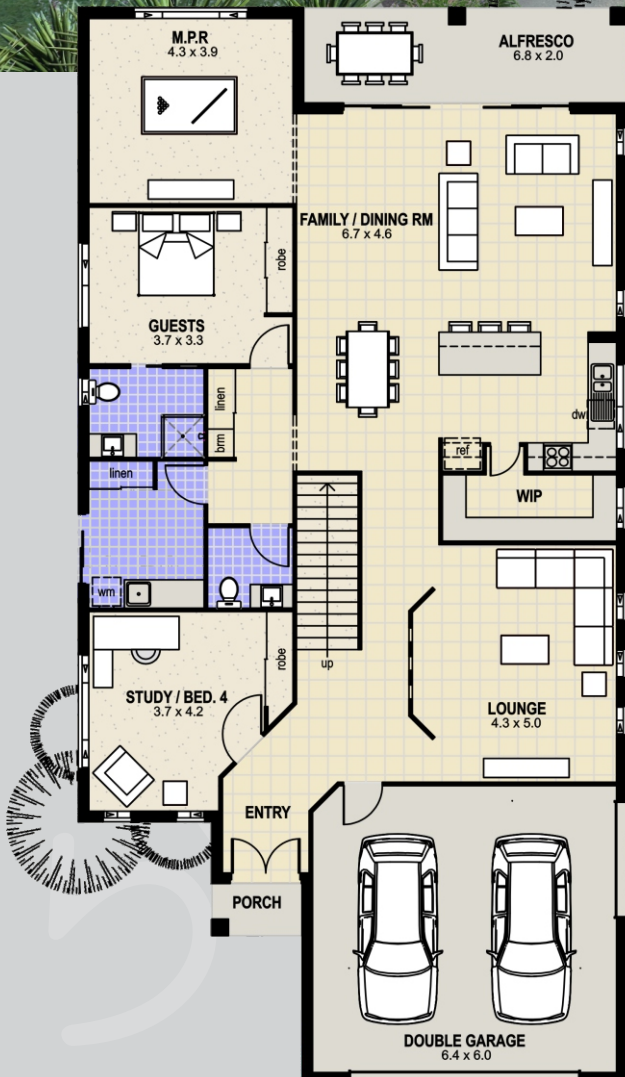

Bedroom	Bathroom	Living Area	Alfresco	Study	Media	Garage space
5	3.5	2	1	1	1	2

Areas	
Ground Floor	227.0m ²
First Floor	89.0m ²
Porch	2.0m ²
Alfresco	16.0m ²
Total	334.0m²

← **16.00m** →
Wide Block

Width **11.60m**
Depth **23.00m**

FIRST FLOOR

GROUND FLOOR