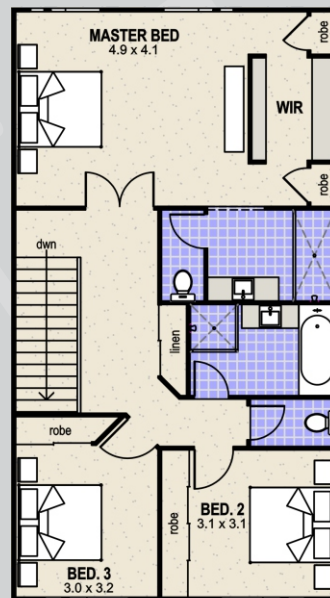

Bedroom	Bathroom	Living Area	Alfresco	Study	Media	Garage space
5	3.5	2	1	1	1	2

Areas	
Ground Floor	227.0m ²
First Floor	89.0m ²
Porch	2.0m ²
Alfresco	16.0m ²
Total	334.0m²

← **16.00m** →
Wide Block

Width **11.60m**
Depth **23.00m**

FIRST FLOOR

GROUND FLOOR