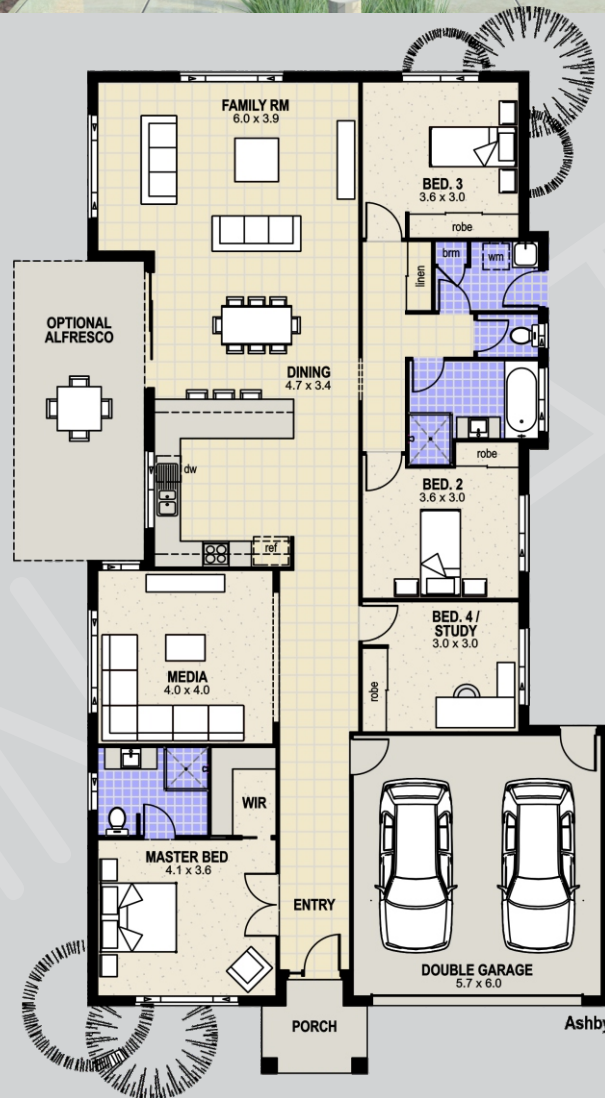

# Ashby

23.5 squares

Areas	
Floor	215.7m <sup>2</sup>
Porch	3.3m <sup>2</sup>

← 13.95m  
Wide Block  
Width 11.80m  
Depth 22.70m →

-   
 Bedroom  
4
-   
 Bathroom  
2
-   
 Living Area  
1
-   
 Media  
1
-   
 Garage space  
2